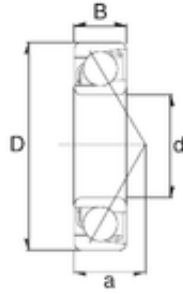

PCIF BEARING LIMITED

50 mm x 90 mm x 20 mm ZEN 7210B angular contact ball bearings

Bearing No. 7210B

Size	50x90x20 mm
Bore Diameter	50 mm
Outer Diameter	90 mm
Width	20 mm
d	50 mm
D	90 mm
B	20 mm
C	20 mm
Weight	0,44 Kg
Basic dynamic load rating (C)	38,8 kN
Basic static load rating (C0)	27,8 kN
(Grease) Lubrication Speed	6300 r/min

7210B Bearing 2D drawings and 3D CAD models