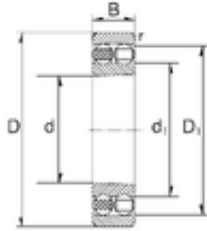

# PCIF BEARING LIMITED

35 mm x 72 mm x 23 mm ZEN 2207 self aligning ball bearings

Bearing No. 2207

Size	35x72x23 mm
Bore Diameter	35 mm
Outer Diameter	72 mm
Width	23 mm
d	35 mm
D	72 mm
B	23 mm
C	23 mm
Weight	0,405 Kg
Basic dynamic load rating (C)	17,1 kN
Basic static load rating (C0)	8,4 kN
(Grease) Lubrication Speed	8500 r/min

2207 Bearing 2D drawings and 3D CAD models