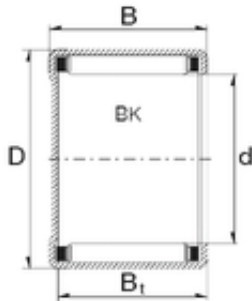

PCIF BEARING LIMITED

ZEN BK2520 needle roller bearings

Bearing No. BK2520

Size	25x32x20 mm
Bore Diameter	25 mm
Outer Diameter	32 mm
Width	20 mm
d	25 mm
D	32 mm
C	20 mm
Bt	17,3 mm
Basic dynamic load rating (C)	18500 kN
Basic static load rating (C0)	30000 kN

BK2520 Bearing 2D drawings and 3D CAD models