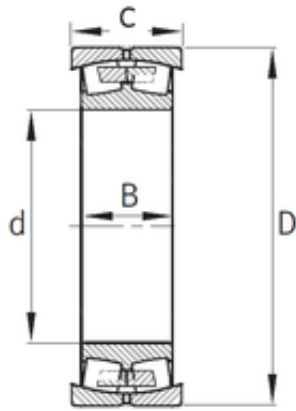

PCIF BEARING LIMITED

100 mm x 165 mm x 52 mm fag 809280 bearing

Bearing No. 809280

Size	100x165x52 mm
Bore Diameter	100 mm
Outer Diameter	165 mm
Width	52 mm
d	100 mm
D	165 mm
B	52 mm

809280 Bearing 2D drawings and 3D CAD models