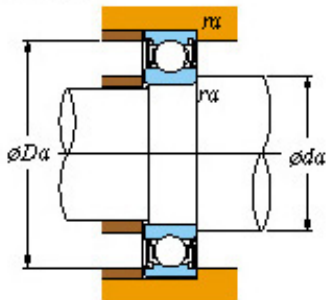

PCIF BEARING LIMITED

koyo 6204 2rs bearing

Bearing No. 6204 2rs

■ Mounting dimensions

6204 2rs Bearing 2D drawings and 3D CAD models

Bearing No.	6204 2RS
d	20
D	47
B	14
r(min)	1
Cr	16.0
C0r	6.65
Cu	0.510
f0	13.2
Grease lub.	15000
da(min)	25
da(max)	26.5
Da(max)	42
ra(max)	1
(Refer.)Mass(Open type)(kg)	0.106