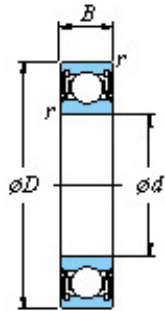

PCIF BEARING LIMITED

koyo 6204 2rs bearing

Bearing No. 6204 2rs

■ Mounting dimensions

6204 2rs Bearing 2D drawings and 3D CAD models

Bearing No.	6204 2RS
d	20
D	47
B	14
r(min)	1
Cr	16.0
C0r	6.65
Cu	0.510
f0	13.2
Grease lub.	15000
da(min)	25
da(max)	26.5
Da(max)	42
ra(max)	1
(Refer.)Mass(Open type)(kg)	0.106