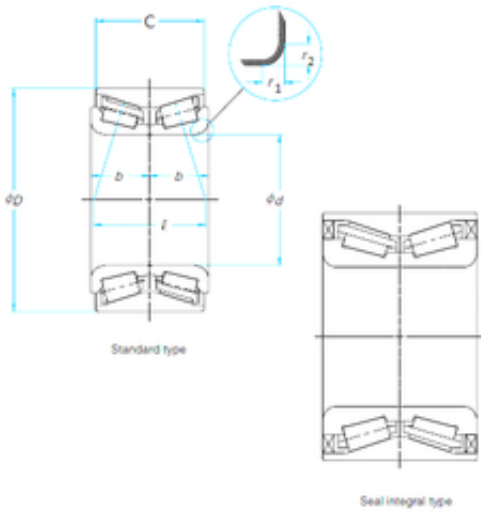

PCIF BEARING LIMITED

42 mm x 72 mm x 38 mm timken 517008 bearing

Bearing No. 517008

| | |
|----------------|-------------|
| Size | 42x72x38 mm |
| Bore Diameter | 42 mm |
| Outer Diameter | 72 mm |
| Width | 38 mm |
| d | 42 mm |
| D | 72 mm |
| B | 38 mm |
| C | 35 mm |

517008 Bearing 2D drawings and 3D CAD models