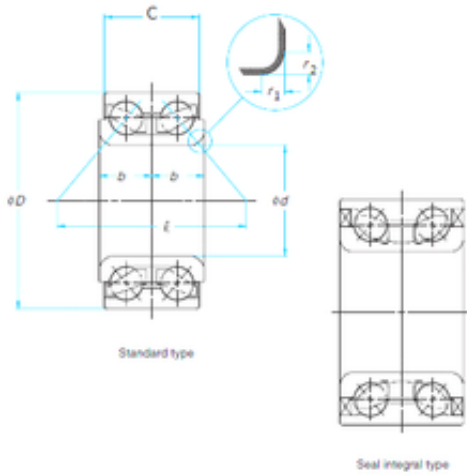

# PCIF BEARING LIMITED

45 mm x 84 mm x 42 mm timken 510050 bearing

Bearing No. 510050

Size	45x84x42 mm
Bore Diameter	45 mm
Outer Diameter	84 mm
Width	42 mm
d	45 mm
D	84 mm
B	42 mm

510050 Bearing 2D drawings and 3D CAD models